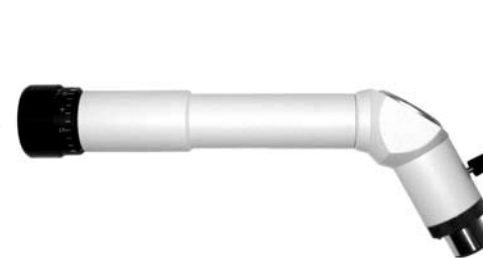

Service Bulletin

BEAM SPLITTERS

Xcel Slit Lamp Accessories

#01-12560-01
February 23, 2012

BEAM SPLITTERS		COMPATIBLE REICHERT SLIT LAMPS							COMPATIBLE ADAPTORS		
P/N	TYPE	200 ALL	250 ALL	255 ALL	400 OLD	400 NEW	700 OLD	700 NEW	12573 VIDEO	12572 SLR	12574 OBSERVATION
12581*	SINGLE PORT	X			X		X		X	X	X
12568	DUAL PORT	X			X		X		X	X	X
12585	SINGLE PORT WITH C-VIDEO ADAPTOR		X			X		X			
12586	SINGLE PORT		X			X		X			
12587	DUAL PORT		X			X		X	X	X	X
15122	SINGLE PORT			X					X		

* The 12581 Single Port Beam Splitter has a notch on the bottom to fit into older style Microscope Assemblies that have a notch in the front. Check compatibility by seeing if there is a notch in the Microscope Assembly.

12581*

15122

12585

12586

12568

12587

12572

12573