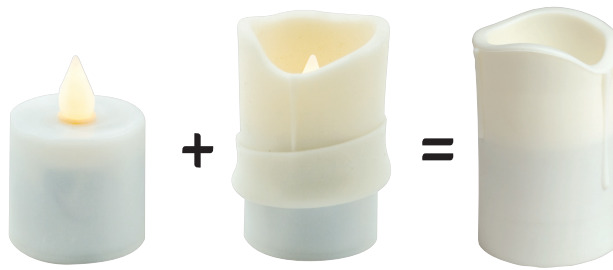

Accessories

Ivory Silicone Sleeve

The optional Ivory Silicone Sleeve fits easily over the Evolution and Platinum Rechargeable Candles. A simple way to create an elegant, traditional look.

#SSPL-I
Ivory Silicone Sleeve
1.5" W x 2.63" H (0.60#)
$60.00/cs