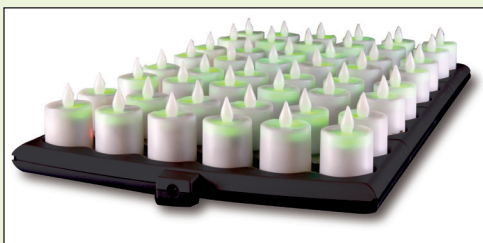

LIMITED LIFETIME Warranty on Evolution Series