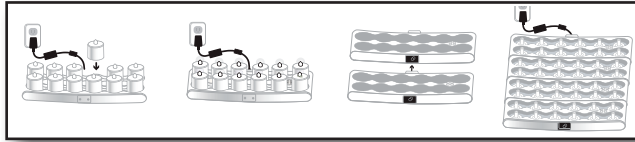

Instructions

Charging Instructions

CONDITIONING

IMPORTANT: TO PROPERLY CONDITION YOUR CANDLES, AN INITIAL CHARGE OF 20 HOURS IS REQUIRED BEFORE FIRST USE!!!

Before putting your candles into operation, be sure to charge your candles for 20 hours to complete the conditioning charge. After twenty hours of charging, remove your candles from the charging tray, then turn them on and allow them to DISCHARGE COMPLETELY. Your candles are now ready to be recharged.

FAILURE TO FOLLOW THESE INSTRUCTIONS VOIDS ANY MANUFACTURER'S GUARANTEE

CHARGING

- Place your candles onto the charging tray. (If using the Platinum Series, firmly place the candles onto the charging tray receiving pins.)
- If using more than one charging tray, slide the charging trays firmly together. Both the Platinum and Evolution Series Power Adaptors are designed to charge up to four charging trays per power adaptor (up to 48 candles).

- Insert the supplied power adaptor into the charging tray and plug in.
- The charge indicator lights will illuminate **RED** when charging and **GREEN** when fully charged.

TROUBLE SHOOTING

Candle power adaptors are designed to charge up to 4 charging trays at a time (up to 48 candles) and come with an in-line reset button. Attempting to charge more than 48 candles will trip the reset. Use only the power adaptor provided to recharge your candles. Failure to do so voids the manufacturer's guarantee.