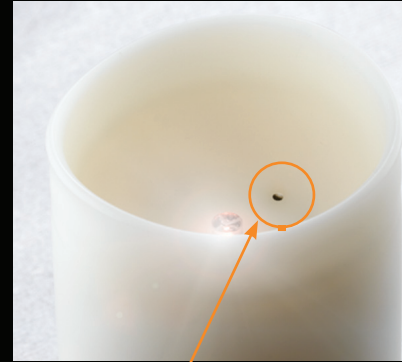

TruFlame™ Indoor/Outdoor Flameless LED Pillars

TruFlame™
LED Candlelight Color

Natural Flicker
Technology

4-Stage
Timer

4, 6, 8, 10 Hr

ONE YEAR
LIMITED

1

WARRANTY

Remote Control
included

On/Off, Timer
Flicker/Static, Dimmer

Dimmer
Control

D Battery Version

2 Alkaline D Batteries
(Not Included)

Up To

1000
hours

- EVOLUTION TruFlame™ LED color and technology
- Up to 1000 hours run time (for best results use name brand Alkaline batteries)
- Durable Plastic body that can withstand heat from direct sunlight
- Runs on 2-D alkaline batteries (not included)
- Remote operates all candles - one remote controller included per case
- Candles operate by remote control or built-in 4-Stage timer
- Limited One Year Warranty

4-Stage Timer Operation:

- Four run time options: 4, 6, 8 or 10 hour time duration
- Automatic 24 hour cycle function:
  - Candle automatically turns **OFF** after set time expires
  - Candle automatically turns back **ON** 24 hours after initial turn on
  - Cycle repeats until manually changed or the batteries expire