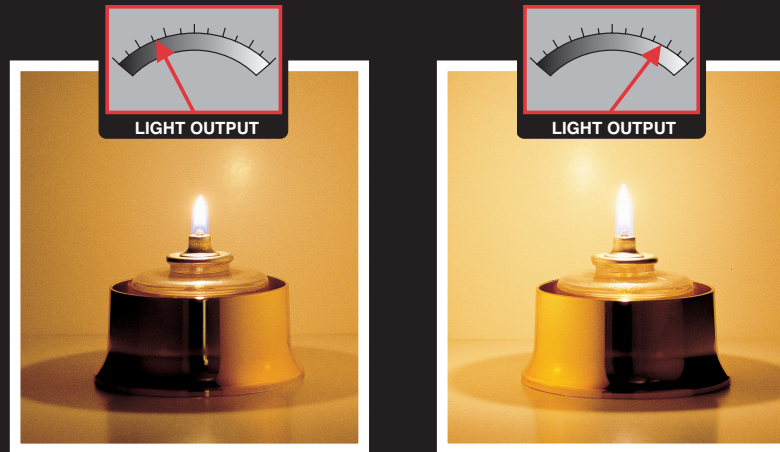

Need More Light?

Try our “High Light” disposable fuel cell option. 3 times the light of our standard fuel cells.
Great for use with shaded lamps or wherever you’d like more light.
Order #HD3622-HL or #HD4226-HL.