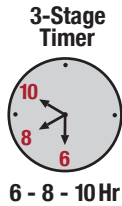

Real Wax LED Flameless Pillar Candles

Available January 2018

**3" Dia. x 4.5" H
LED Wax Pillars**
Wax Ivory Candles (4/cs)
Includes 1 Remote

List Price
\$84.00/Case

HFWP34RT-A
(Replaces WP34ITR)

**3" Dia. x 6" H
LED Wax Pillars**
Wax Ivory Candles (4/cs)
Includes 1 Remote