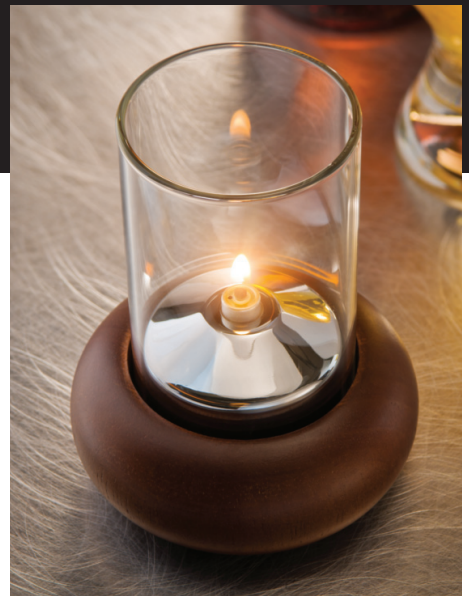

Large
Gala™ Covers
for HD36/HD50*

Recommended Lamps:
Aurora™ Frame
Flip™
Cocktail™
Deco-Ring™
Large Glass Cylinders
Windsor™

Mid-Size
Gala™ Covers
for HD17/HD26*

Recommended Lamps:
Cirque™
Flip™
Mini Glass Cylinders
Mirrored Platform Base
Rondo™
Zen™

* Fuel Cells Sold Separately

See our web site for more color and style options available

NEW!

Introducing Cirque™ & Flip™ Bases by Hollowick

These bases are specifically designed to pair with Hollowick's Gala™ Fuel Cell Covers. The beautifully simple satin black bases offer a striking complement to the white and polished chrome Gala™ cover designs. The wood Cirque™ fits the Mid-Size Gala™ cover for HD17/26 fuel cells. The nylon black Flip™ will fit both the Large and Mid-Size Gala™ covers for HD36/HD50 and HD17/26.

Cirque™

430
2 5/8" D x 3/4" H (.05#)

Globe →	73C	12.00
Base →	430	6.00
Cover →	C-17/26W	6.00
Total		$24.00

Flip™

450
3 1/4" D x 1 1/4" H (.2#)

48C	12.00
450	7.00
C-36/50W	7.00
	$26.00

← Reversible Base →
← Fits HD36 Fits HD17/HD26 →

48C	12.00
450	7.00
C-17/26PC	7.00
	$26.00

HOLLOWICK, INC.

P.O. Box 305, Manlius, NY 13104, USA • (315) 682-2163 • (800) 367-3015 • Fax: (315) 682-6948
www.hollowick.com e-mail: info@hollowick.com