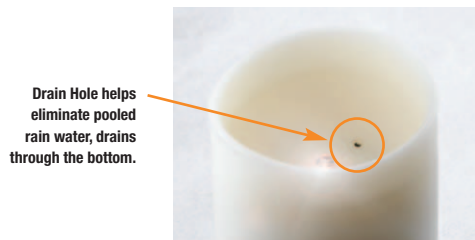

TruFlame™ Outdoor Flameless LED Pillars

Expected Availability April 2013

Smart Candle TruFlame™ Outdoor Flameless LED Pillars are built for severe commercial use including outdoor exposure. The durable plastic body can withstand heat from direct sunlight and each candle has a top drain hole to help eliminate pooled rain water. The Outdoor Pillars offer dual timer/remote functionality and Smart Candle TruFlame technology for the most realistic flame color and flicker available. Powered by 2-D batteries, candles last 6 to 8 months in service per battery change.