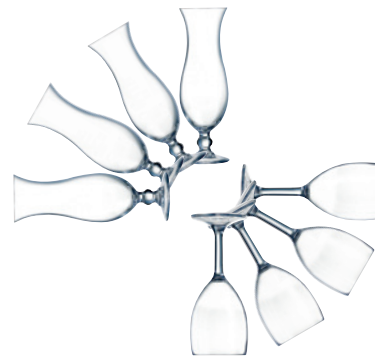

Shape	Flute
Item #	E6125
Capacity	5 Oz.
Height / Top	H: 8 1/2"
Base / Max	M: 2 1/4"
Pack	3 Dz.
Weight	11 Lbs.
Cube	1.86

Shape	Wine
Item #	E6131
Capacity	10 Oz.
Height / Top	H: 7 3/8"
Base / Max	M: 3"
Pack	3 Dz.
Weight	13 Lbs.
Cube	2.14

Shape	Shot Glass
Item #	E6133
Capacity	2 1/2 Oz.
Height / Top	H: 3 5/8"
Base / Max	M: 2"
Pack	3 Dz.
Weight	8 Lbs.
Cube	.57

Shape	Rocks
Item #	E6134
Capacity	10 Oz.
Height / Top	H: 4 1/2"
Base / Max	M: 3 1/4"
Pack	3 Dz.
Weight	13 Lbs.
Cube	2.10

Shape	DOF
Item #	E6137
Capacity	14 3/4 Oz.
Height / Top	H: 4 1/2"
Base / Max	M: 3 3/4"
Pack	3 Dz.
Weight	9 Lbs.
Cube	1.91

Shape	Cooler
Item #	E6139
Capacity	19 3/4 Oz.
Height / Top	H: 6 3/8"
Base / Max	M: 3 3/4"
Pack	3 Dz.
Weight	12 Lbs.
Cube	2.53

Shape	Hi Ball	Hi Ball
Item #	E6136	E6138
Capacity	12 3/4 Oz.	16 Oz.
Height / Top	H: 6 1/4"	H: 6 7/8"
Base / Max	M: 3"	M: 3 1/8"
Pack	3 Dz.	3 Dz.
Weight	13 Lbs.	12 Lbs.
Cube	1.75	2.11

The Outdoor Perfect collection from Arcoroc is specially created for spa and patio dining, poolside service, and rooftop venues. The 14-piece complete collection includes beverage and wine service, hurricanes, pitchers and pilsners. Outdoor Perfect offers a serving solution for every beverage need. BPA-free.