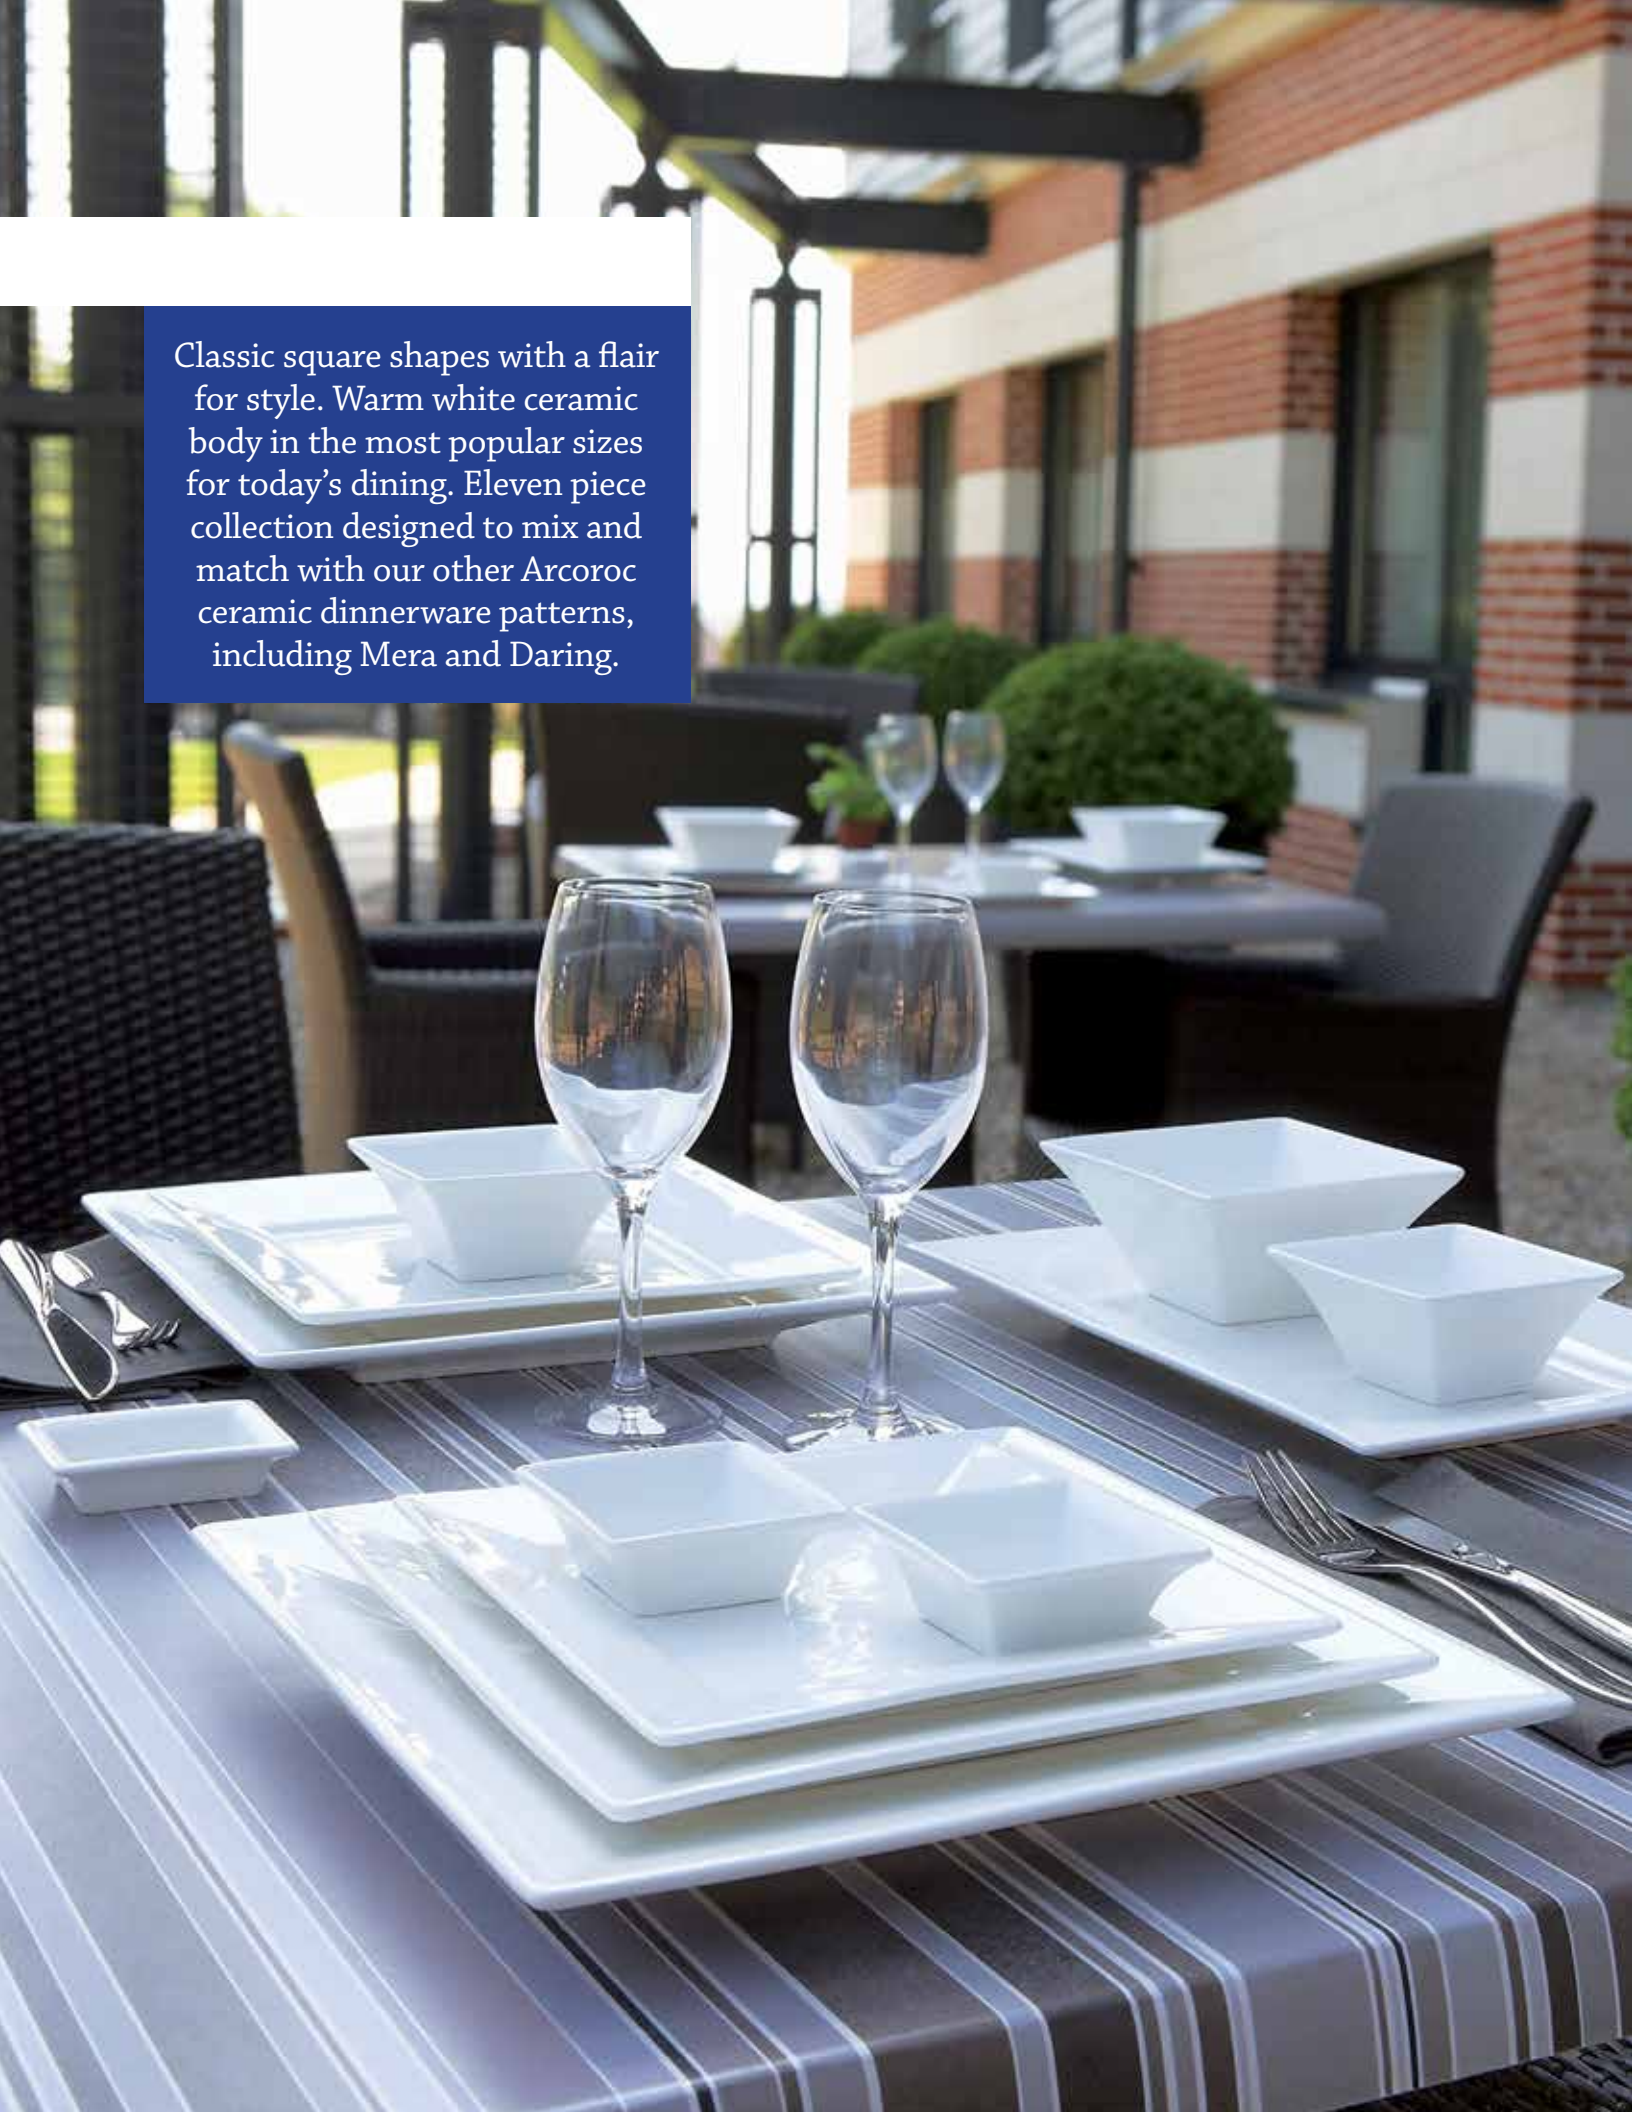

Classic square shapes with a flair for style. Warm white ceramic body in the most popular sizes for today's dining. Eleven piece collection designed to mix and match with our other Arcoroc ceramic dinnerware patterns, including Mera and Daring.