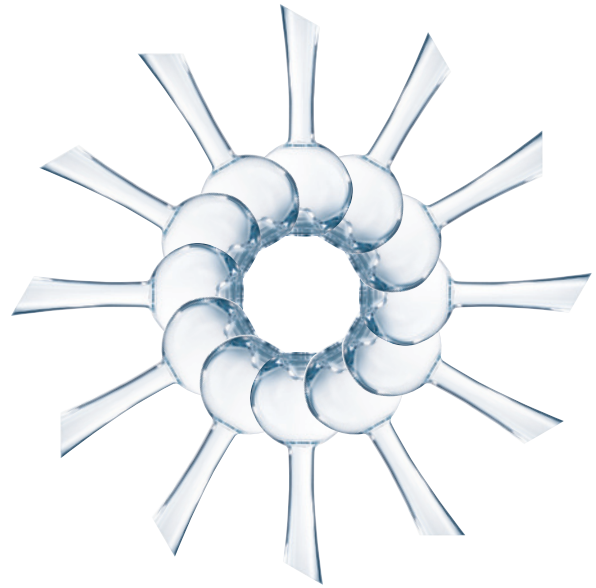

PITCHERS, CARAFES & DECANTERS

“Spherique is the perfect choice for controlling wine pours in our trattoria.”

PITCHER, CARAFE & DECANTER COLLECTIONS

Wine service gets a lift of style when Carafes are used for decanting wine or controlling pours. Cardinal presents a varied collection of sizes and shapes that will enhance your wine offerings. Chef & Sommelier decanters are created with mouth blown glass to define elegant shapes. Drop Control technology is used to ensure that white tablecloths remain clean after each pour. Arcoroc offers a variety of shapes, sizes, and designs created to go from outdoor patio service to wine by the glass, and even stylish water service.

S.A.N. Plastic

Strength and Durability with excellent mechanical resistance. No deterioration of the material after more than 2,000 washes in an industrial dishwasher.

Kwarx

Kwarx® is a revolutionary new glass material created specifically to allow sheer rim designs to obtain extreme strength and durability against chipping, breakage, scratching, and is guaranteed for up to 2,000 industrial dishwashing cycles. Kwarx® glassware is completely transparent which makes it the perfect choice for tasting quality glassware.

Drop Control

Drop Control is used on the neck of the carafes to prevent drips and it makes the wine service more accurate. Drop control is totally un-noticeable and does not change the quality of the wines.