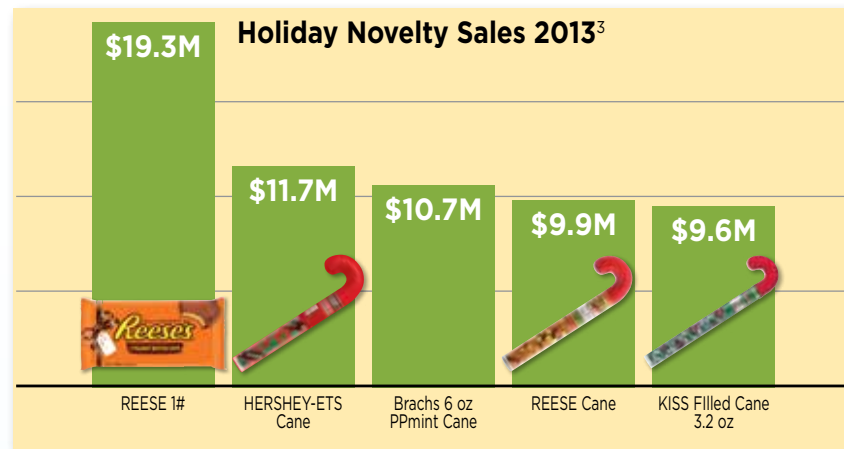

ITEM NO. 34000-01914
6CT. RSC
HERSHEY'S POT OF GOLD
MILK CHOCOLATE
COLLECTION 10 OZ.

ITEM UPC

Gifts

See page 27 for merchandising

CELEBRATE WITH FESTIVE CANES

USAGE OCCASIONS

STOCKING STUFFERS:
27.2%
SHARE¹

- Candy is a key stocking stuffer²
- Carefully chosen to reflect the tastes of the recipient
- Brand is an important consideration

Hershey is #1 in Novelty and has 4 of the top 5 items³

- 52% of Stocking Stuffer volume occurs before Dec 15th³
- Hershey's drove 75% of all filled cane sales³