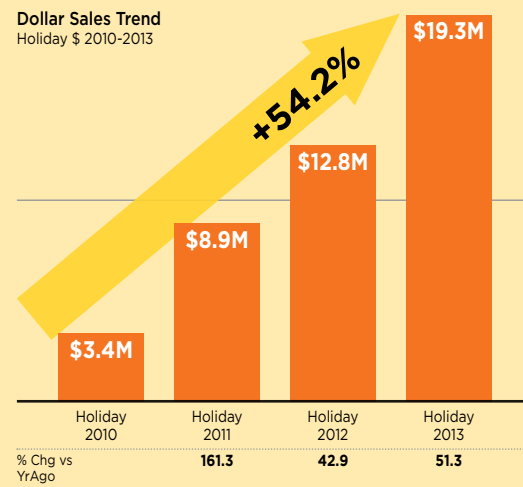

REESE'S Peanut Butter Cups 1 LB. has grown 54.2% CAGR since 2010²

ITEM NO. 34000-36304
6CT. DRT
HERSHEY'S SOLID MILK
CHOCOLATE BAR 1 LB.

ITEM UPC