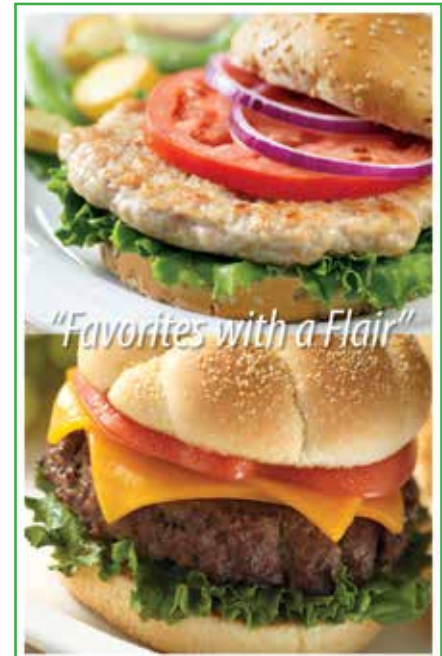

Posters - 11"x17"