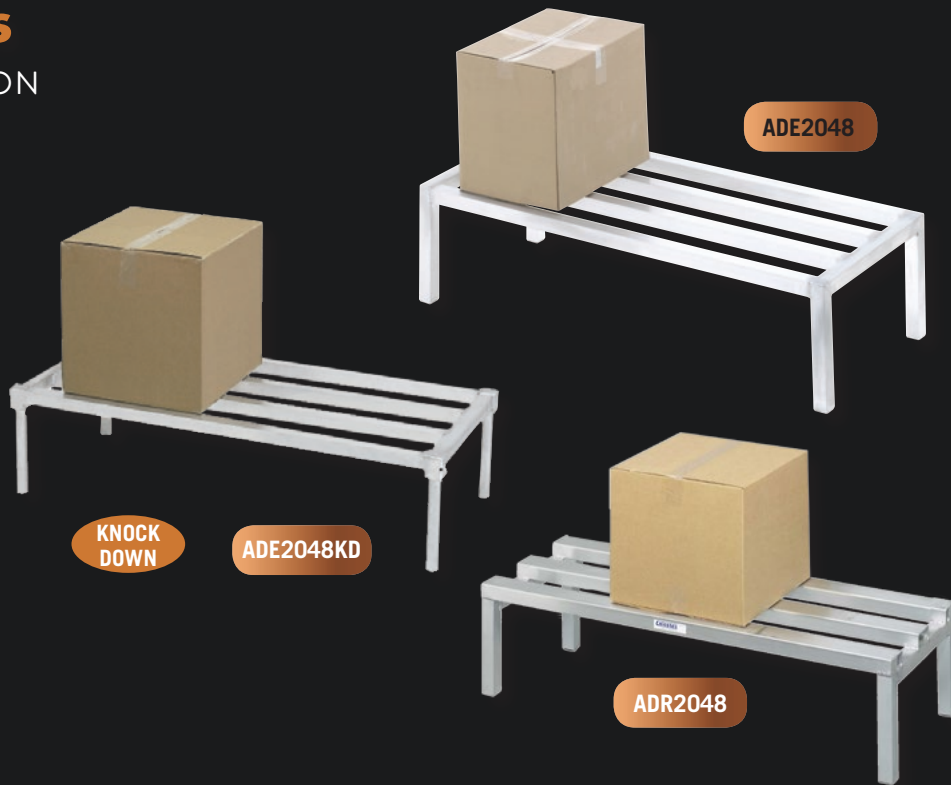

KAR60
Shown w/
KS160

Keg Dolly

ALUMINUM CONSTRUCTION

MODEL	H	W	D	WT. CAPACITY	PRICE
KDA17	5-1/4"	17-1/4"	17-1/4"	275	\$179

KDR136

Tray Drying Racks

WIRE CONSTRUCTION

MODEL	Space Between		# Slots Per Shelf	W	D	H	WT.	PRICE
	Wires							
W3TD-1	1-1/16"		34	44"	25-1/2"	70-1/2"	115	\$828
W3TD-3	2-3/4"		15	44"	25-1/2"	70-1/2"	110	\$808

Dunnage Racks

ALUMINUM CONSTRUCTION

CHANNEL STYLE - ALL WELDED		
MODEL	DIMENSIONS	PRICE
ADR2024	20" x 24"	\$89
ADR2036	20" x 36"	\$98
ADR2048	20" x 48"	\$108
ADR2060	20" x 60"	\$117

TUBULAR STYLE - ALL WELDED		
MODEL	DIMENSIONS	PRICE
ADE2024	20" x 24"	\$98
ADE2036	20" x 36"	\$102
ADE2048	20" x 48"	\$106
ADE2060	20" x 60"	\$110
ADE2424	24" x 24"	\$99
ADE2436	24" x 36"	\$106
ADE2448	24" x 48"	\$115
ADE2460	24" x 60"	\$122

KNOCK DOWN		
MODEL	DIMENSIONS	PRICE
ADE2024KD	20" x 24"	\$108
ADE2036KD	20" x 36"	\$116
ADE2048KD	20" x 48"	\$126

Solid Knock Down Wall Shelf

ALUMINUM CONSTRUCTION

MODEL	DIMENSIONS	WEIGHT	PRICE
AWS1224	24" x 12"	9	\$93
AWS1236	36" x 12"	11	\$102
AWS1248	48" x 12"	13	\$111