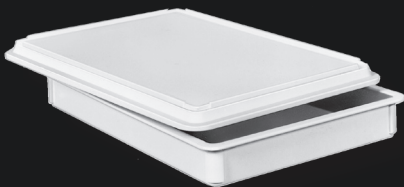

Tubular Wall Shelf

ALUMINUM CONSTRUCTION

MODEL	DIMENSIONS	WEIGHT	PRICE
TWS1248/PH	48" x 12"	11	\$242

Microwave Wall Shelf

STAINLESS CONSTRUCTION

MODEL	DIMENSIONS	WEIGHT	PRICE
MWS1824	24" x 18"	15	\$299
MWS2424	24" x 24"	20	\$359

Ingredient Bin

PLASTIC BINS/
ALUMINUM CONSTRUCTION

Replacement
Bins & Covers
Available

MODEL	H	W	D	PRICE
123P	28"	17-1/4"	31"	\$744

Display Trays

PLASTIC CONSTRUCTION

P1826W
\$227 Qty of
12 Dozen

P926W
\$196 Qty of
12 Dozen

P1230W
\$205 Qty of
12 Dozen

MODEL	DESCRIPTION	PRICE
P1826W	18" x 26" White	\$242
P926W	9" x 26" White	\$206
P1230W	12" x 30" White	\$216

Pizza Racks

ALUMINUM CONSTRUCTION

PR-12	Work Table/Pizza Rack	\$559
PR-15W	15 Tray Stand	\$59
PB1826-3	Plastic Dough Box	\$27
PBC	Plastic Dough Box Cover	\$21