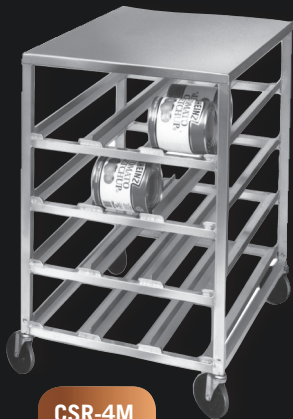

*Minimum Quantity of 12

REFRIGERATION INSERT/REACH-IN

MODEL	DESCRIPTION	PRICE
RIR-7	FL 7 Pan 3" Spacing	\$282
RIR-16	FL 16 Pan 3" Spacing	\$393
RIW-13	FL 13 Pan 1-1/2" Spacing	\$299
RIW-29	FL29 Pan 1-1/2" Spacing	\$484

REACH-IN BUN PAN/ STEAMTABLE PAN

MODEL	DESCRIPTION	PRICE
RIUTR-7	FL 7 Pan 3" Spacing	\$533
RIUTR-16	FL 16 Pan 3" Spacing	\$666

RIR-16

RIUTR-16

425A

425AKD

RIUTR-7

RIR-7

Can Storage Racks

ALUMINUM CONSTRUCTION

MODEL	DESCRIPTION	PRICE	3+ PRICE
CSR-9	Full Size	\$775	\$739
CSR-9M	Full Size Mobile	\$975	\$929
CSR-4M	Half Size Mobile / Alum. Top	\$733	\$699
CSR-3MP	34" Ht. w/ Poly Top Worktable	\$775	\$739
HEAVY DUTY			
CSR-99	Full Size	\$975	\$929
CSR-99M	Full Size Mobile	\$1,166	\$1,111
CSR-44M	Half Size Mobile / Alum. Top	\$939	\$898
CSR-33MP	34" Ht. w/ Poly Top Worktable	\$975	\$929