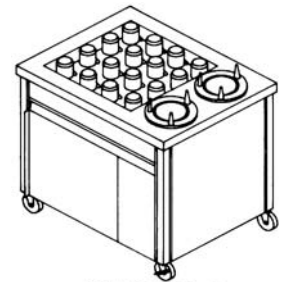

CM-2620-D

Cabinet Style - Heated All Purpose	Size	Ship Wt. / Lbs.	Price
CM-1020-H (without door)	10" x 20"	105	4,567.00
CM-2020-H (without door)	20" x 20"	120	4,567.00
CM-2620-H (without door, with 2 Saucer Dispensers)	20" x 20"	157	5,976.00
Accessories (Optional Extra)			
ACC-50 Full perimeter bumper		6	200.00
ACC-52 Replacement corner bumpers (4)		1	158.00
ACC-63 5" casters in lieu of 4"		2	138.00