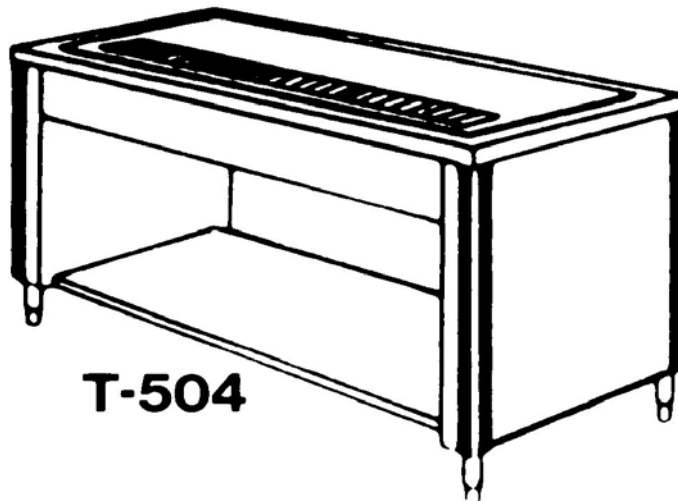

Tray Makeup Equipment Coffee and Bread

Urn Stands		
T-504 Single Service	225	$ 6,731.00
T-604 Double Service	250	7,835.00
Accessories (Optional Extra)		
ACC-52 Replacement Corner Bumpers (4)	1	158.00

Dispenser Bread, Toast and Rolls		
T-790 Bread, Toast and Roll	88	2,382.00
Accessories (Optional Extra)		
ACC 38 Circular bumpers (4)	4	138.00
ACC 41 Caster brakes 4 and 5 (pair)	9	62.00

Beverage Caddy		
T-502 with dropped drain pan for pitcher filling.	85	2,317.00
Accessories (Optional Extra)		
ACC-38 Circular bumpers (4)	4	138.00
ACC-41 Caster brakes 4" and 5" (pair)	9	62.00
ACC-63 5" Casters in lieu of 4"	2	138.00
PL-1520 Plastic dish box	2	74.00