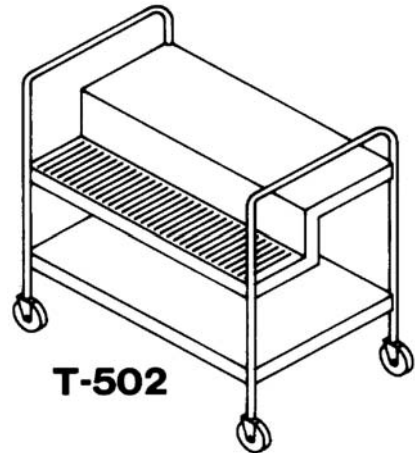

Tray Makeup Equipment Coffee and Bread

Urn Stands		
T-504 Single Service	225	$ 6,731.00
T-604 Double Service	250	7,835.00
Accessories (Optional Extra)		
ACC-52 Replacement Corner Bumpers (4)	1	158.00

Dispenser Bread, Toast and Rolls		
T-790 Bread, Toast and Roll	88	2,382.00
Accessories (Optional Extra)		
ACC 38 Circular bumpers (4)	4	138.00
ACC 41 Caster brakes 4 and 5 (pair)	9	62.00

Beverage Caddy		
T-502 with dropped drain pan for pitcher filling.	85	2,317.00
Accessories (Optional Extra)		
ACC-38 Circular bumpers (4)	4	138.00
ACC-41 Caster brakes 4" and 5" (pair)	9	62.00
ACC-63 5" Casters in lieu of 4"	2	138.00
PL-1520 Plastic dish box	2	74.00