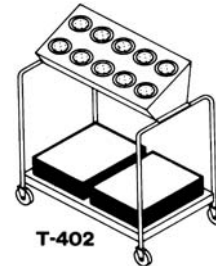

TF-600

Utility Tray Makeup Table				
TF-600	52" x 22"		400	4,955.00
TF-610	58" x 18" Slim Line		375	4,955.00
Accessories (Optional Extra)				
A-16	Pushhandle, 18" Wide		2	364.00
A-69	Trayslide, 26" Wide		12	802.00
A-88	Trayslide, 18" Wide		9	802.00
A-73	Workshelf, 26" Wide		12	937.00
A-90	Workshelf, 18" Wide		9	937.00
A-65	Overshelf, 26" Wide		10	1,100.00
A-86	Overshelf, 18" Wide		8	1,100.00
A-61	Sneeze Protector, 26" Wide		13	2,195.00
A-84	Sneeze Protector, 18" Wide		12	2,195.00
ACC-52	Replacement Corner Bumpers (4)		1	158.00

T-407

Transfer and Storage Equipment

page 4 of 5

Silver Sorting Caddy		Ship Wt. / Lbs.	Price
T-239	Silver sorting table, mobile	100	\$ 3,444.00

Tray and Silver Caddys			
T-402	45" high	70	1,637.00
T-404	35" high	61	1,637.00
T-414	48" high	47	1,442.00
Accessories (Optional Extra)			
ACC-36	Napkin dispenser (each)	1	114.00
ACC-37	Auxiliary fold away shelf	23	416.00
ACC-38	Circular bumpers (4)	4	138.00
ACC-41	Caster brakes 4" and 5" (pair)	9	62.00
ACC-47	Vinyl drape cover, all models	1	Consult Factory
ACC-49	Plastic cutlery cylinder	1	34.00