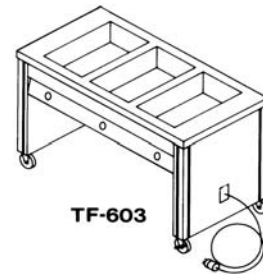

Tray Makeup Equipment Hot Food Caddys

Open Type	Ship Wt. / Lbs.	Price
TF-602 Hot Food Caddy, 2 Well	230	$ 5,057.00
TF-603 Hot Food Caddy, 3 Well	348	6,288.00
TF-604 Hot Food Caddy, 4 Well	385	7,519.00
TF-605 Hot Food Caddy, 5 Well	422	8,752.00
TF-606 Hot Food Caddy, 6 Well	459	9,983.00

TF-603

Open Type Slim Line		
TF-612 Hot Food Caddy, 2 Well	262	5,400.00
TF-613 Hot Food Caddy, 3 Well	348	6,631.00
TF-614 Hot Food Caddy, 4 Well	434	7,864.00