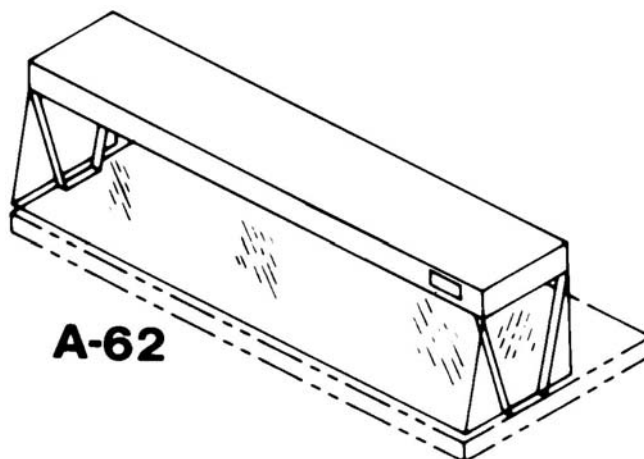

Accessories for Hot Food Caddys

page 2 of 2

Overshelf		Ship Wt. / Lbs.	Price
A-64	for 2 Well, 26" Wide Model	8	$ 1,064.00
A-65	for 3 Well, 26" Wide Model	10	1,101.00
A-66	for 4 Well, 26" Wide Model	12	1,141.00
A-63	for 5 Well, 26" Wide Model	14	1,181.00
A-86	for 2 Well, 18" Wide Model	8	1,101.00
A-87	for 3 Well, 18" Wide Model	10	1,243.00

Sneeze Protector (includes Overshelf)			
A-60	for 2 Well, 26" Wide Model	10	2,112.00
A-61	for 3 Well, 26" Wide Model	13	2,197.00
A-62	for 4 Well, 26" Wide Model	16	2,280.00
A-83	for 5 Well, 26" Wide Model	19	2,363.00
A-84	for 2 Well, 18" Wide Model	12	2,197.00
A-85	for 3 Well, 18" Wide Model	13	2,477.00

Modesty Panel			
A-31	for 2 Well, 26" Wide Model	10	589.00
A-32	for 3 Well, 26" Wide Model	11	637.00
A-33	for 4 Well, 26" Wide Model	12	688.00
A-34	for 5 Well, 26" Wide Model	13	739.00
A-35	for 2 Well, 18" Wide Model	14	779.00
A-36	for 3 Well, 18" Wide Model	15	827.00

Accessories (Optional Extra)			
ACC-22	Removable well liner	3	289.00
ACC-52	Replacement corner bumpers	1	158.00
ACC-90	Cord Hanger	5	200.00

A-62