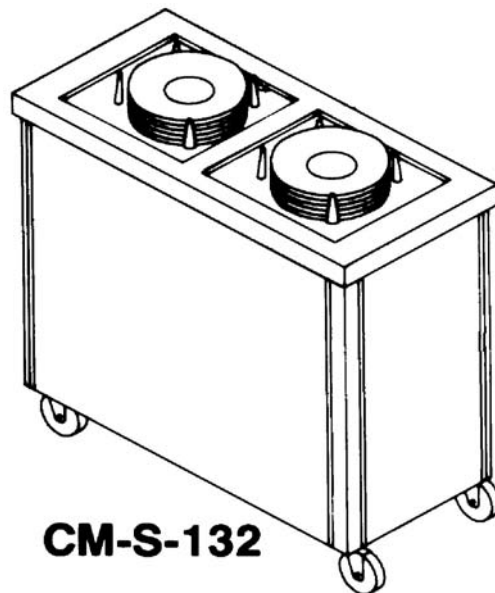

CADDY MAGIC™ Self-Leveling Dispensers
Oval Style Platter Dispensers

Caster brakes (pair) are standard for all heated models.

Cabinet Style Heated		Max. Oval Platter	Ship Wt. / Lbs.	Price
CM-S-132-H	Two Dispensers	10 1/2" x 13"	95	$ 8,238.00
CM-S-133-H	Three Dispensers	10 1/2" x 13"	140	10,234.00

Cabinet Style Unheated				
CM-S-132	Two Dispensers	10 1/2" x 13"	80	6,228.00
CM-S-133	Three Dispensers	10 1/2" x 13"	125	7,114.00

Accessories (Optional Extra)				
ACC-41	Caster brakes 4" and 5" (pair)		9	62.00
ACC-50	Full perimeter bumper		6	200.00
ACC-52	Replacement corner bumpers (4)		1	158.00
ACC-63	5" casters in lieu of 4" poly		2	138.00

Drop In Style Unheated				
CM-D-1013		10 1/2" x 13"	25	1,372.00

CM-S-132