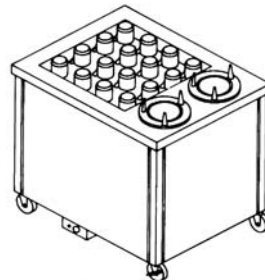

CADDY MAGIC™ Self-Leveling Dispensers Rack Dispensers

Caster brakes (pair) are standard for all heated models.

Cabinet Style - Unheated All Purpose	Size	Ship Wt. / Lbs.	Price
CM-1020 (without door)	10" x 20"	95	\$ 3,212.00
CM-1020-D (with door)	10" x 20"	97	3,767.00
CM-2020 (without door)	20" x 20"	120	3,212.00
CM-2020-D (with door)	20" x 20"	145	3,767.00
CM-2620 (without door, with 2 Saucer Dispensers)	20" x 20"	145	4,739.00
CM-2620-D (with door with 2 Saucer Dispensers)	20" x 20"	147	5,293.00
Accessories (Optional Extra)			
ACC-41 Caster brakes 4" and 5" (pair)		9	62.00
ACC-50 Full perimeter bumper		6	200.00
ACC-52 Replacement corner bumpers (4)		1	158.00
ACC-63 5" casters in lieu of 4"		2	138.00

CM-1020-D

CM-2620-D

Cabinet Style - Heated All Purpose	Size	Ship Wt. / Lbs.	Price
CM-1020-H (without door)	10" x 20"	105	4,567.00
CM-2020-H (without door)	20" x 20"	120	4,567.00
CM-2620-H (without door, with 2 Saucer Dispensers)	20" x 20"	157	5,976.00
Accessories (Optional Extra)			
ACC-50 Full perimeter bumper		6	200.00
ACC-52 Replacement corner bumpers (4)		1	158.00
ACC-63 5" casters in lieu of 4"		2	138.00