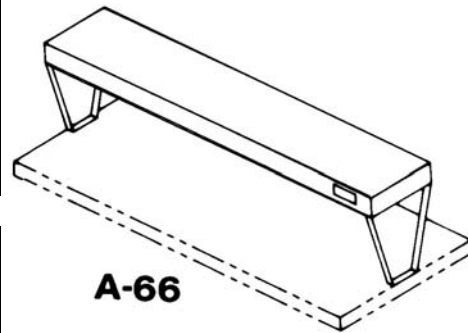

Accessories for Cold Food Caddys

Workshelf	Ship Wt. / Lbs.	Price
A-72 for 2 Well, 26" Wide Model	9	$ 902.00
A-73 for 3 Well, 26" Wide Model	12	937.00
A-74 for 4 Well, 26" Wide Model	15	971.00
A-71 for 5 Well, 26" Wide Model	18	1,004.00
A-90 for 2 Well, 18" Wide Model	9	937.00
A-91 for 3 Well, 18" Wide Model	12	986.00

Push Handle		
A-15 for 26" Wide Unit	3	364.00
A-16 for 18" Wide Unit	2	364.00

Undershelf		
A-92 for 2 Well, 26" Wide Model	9	778.00
A-93 for 3 Well, 26" Wide Model	12	875.00
A-94 for 4 Well, 26" Wide Model	15	971.00
A-97 for 5 Well, 26" Wide Model	18	1,067.00
A-95 for 2 Well, 18" Wide Model	9	786.00
A-96 for 3 Well, 18" Wide Model	12	882.00

Overshelf		
A-64 for 2 Well, 26" Wide Model	8	1,062.00
A-65 for 3 Well, 26" Wide Model	10	1,100.00
A-66 for 4 Well, 26" Wide Model	12	1,140.00
A-63 for 5 Well, 26" Wide Model	14	1,180.00
A-86 for 2 Well, 18" Wide Model	8	1,100.00
A-87 for 3 Well, 18" Wide Model	10	1,242.00

Sneeze Protector (includes Overshelf)		
A-60 for 2 Well, 26" Wide Model	10	2,111.00
A-61 for 3 Well, 26" Wide Model	13	2,195.00
A-62 for 4 Well, 26" Wide Model	16	2,278.00
A-83 for 5 Well, 26" Wide Model	19	2,362.00
A-84 for 2 Well, 18" Wide Model	12	2,195.00
A-85 for 3 Well, 18" Wide Model	13	2,476.00

Accessories (Optional Extra)		
ACC-52 Replacement Corner Bumpers (4)	1	158

A-66