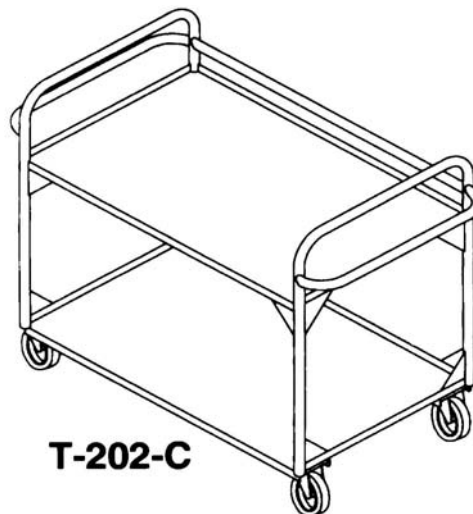

Transfer and Storage Equipment for Correctional Institutions

Utility Caddy	Ship Wt. / Lbs.	Price
T-202-C Two Shelf, Open Type	230	$ 2,546.00

Pan Transport Cabinet	Ship Wt. / Lbs.	Price
T-1220-C Capacity, 36 pans	500	6,510.00

Vertical Tray Drying Rack	Ship Wt. / Lbs.	Price
T-1310-C Capacity, 112 trays	350	5,500.00

T-202-C