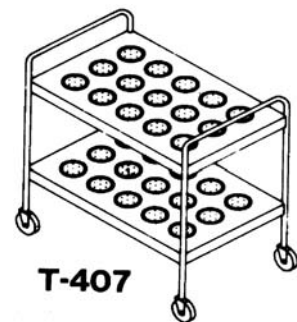

Transfer and Storage Equipment

page 3 of 6

Utility Open Type Caddys A Series		Length	Ship Wt. / Lbs.	Price
T-202-A	Two Shelf Caddy	34"	60	$ 806.00
T-203-A	Three Shelf Caddy	34"	75	955.00
T-204-A	Four Shelf Caddy	34"	90	1,104.00
T-205-A	Five Shelf Caddy	34"	105	1,252.00

Utility Caddys B Series				
T-202-B	Two Shelf Caddy	38"	65	1,198.00
T-203-B	Three Shelf Caddy	38"	82	1,596.00
T-204-B	Four Shelf Caddy	38"	99	1,994.00
T-205-B	Five Shelf Caddy..	38"	116	2,393.00
Accessories (Optional Extra)				
ACC-38	Circular bumpers (4)		4	138.00
ACC-41	Caster brakes 4" and 5" (pair)		9	62.00
ACC-63	5" Casters in lieu of 4"		2	138.00
PL-1520	Plastic dish box		2	74.00

Utility Tray Makeup Table				
TF-600	52" x 22"		400	4,955.00
TF-610	58" x 18" Slim Line		375	4,955.00
Accessories (Optional Extra)				
A-16	Pushhandle, 18" Wide		2	364.00
A-69	Trayslide, 26" Wide		12	802.00
A-88	Trayslide, 18" Wide		9	802.00
A-73	Workshelf, 26" Wide		12	937.00
A-90	Workshelf, 18" Wide		9	937.00
A-65	Overshelf, 26" Wide		10	1,100.00
A-86	Overshelf, 18" Wide		8	1,100.00
A-61	Sneeze Protector, 26" Wide		13	2,195.00
A-84	Sneeze Protector, 18" Wide		12	2,195.00
ACC-52	Replacement Corner Bumpers (4)		1	158.00

Silver Caddys				
T-305	Bulk Silver Caddy, complete with 8 Silver Pans, 4 per shelf		62	1,781.00
T-407	Bulk Silver Caddy (30 Cutlery Cylinders not included)		65	1,906.00
Accessories (Optional Extra)				
ACC-38	Circular bumpers (4)		4	138.00
ACC-41	Caster brakes 4" and 5" (pair)		9	62.00
ACC-42	Cover for two shelves (Model T-305 Only)		10	1,260.00
ACC-47	Vinyl drape cover, all models		5	Consult Factory
ACC-49	Plastic cutlery cylinder		1	34.00

T-407