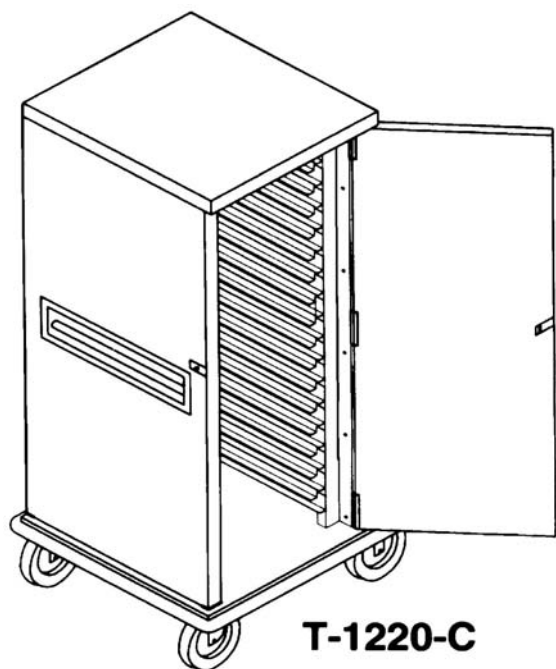

Transfer and Storage Equipment for Correctional Institutions

Utility Caddy	Ship Wt. / Lbs.	Price
T-202-C Two Shelf, Open Type	230	$ 2,546.00

Pan Transport Cabinet	Ship Wt. / Lbs.	Price
T-1220-C Capacity, 36 pans	500	6,510.00

Vertical Tray Drying Rack	Ship Wt. / Lbs.	Price
T-1310-C Capacity, 112 trays	350	5,500.00

T-1220-C