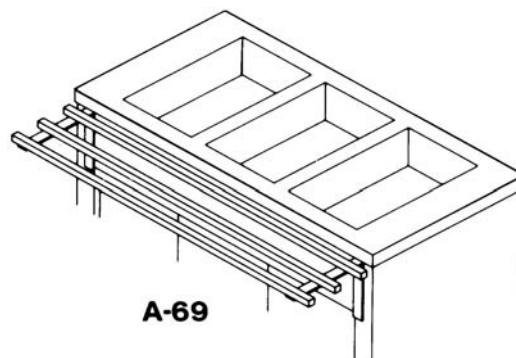

Manifolded Drains			
A-98	Manifolded Drains, base price		469.00
Add, per well		3	356.00

A-73

A-3

A-6

A-69

Accessories for Hot Food Caddys

page 2 of 2

Overshelf		Ship Wt. / Lbs.	Price
A-64	for 2 Well, 26" Wide Model	8	\$ 1,064.00
A-65	for 3 Well, 26" Wide Model	10	1,101.00
A-66	for 4 Well, 26" Wide Model	12	1,141.00
A-63	for 5 Well, 26" Wide Model	14	1,181.00
A-86	for 2 Well, 18" Wide Model	8	1,101.00
A-87	for 3 Well, 18" Wide Model	10	1,243.00