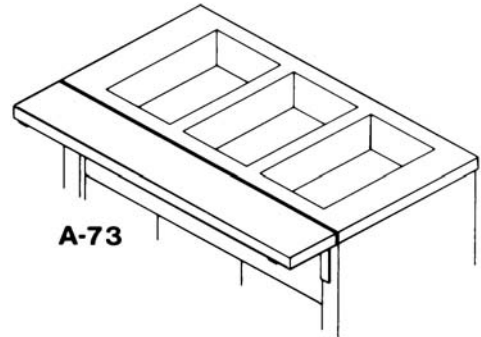

Accessories for Cold Food Caddys

Workshelf	Ship Wt. / Lbs.	Price
A-72 for 2 Well, 26" Wide Model	9	$ 902.00
A-73 for 3 Well, 26" Wide Model	12	937.00
A-74 for 4 Well, 26" Wide Model	15	971.00
A-71 for 5 Well, 26" Wide Model	18	1,004.00
A-90 for 2 Well, 18" Wide Model	9	937.00
A-91 for 3 Well, 18" Wide Model	12	986.00

Push Handle		
A-15 for 26" Wide Unit	3	364.00
A-16 for 18" Wide Unit	2	364.00

Undershelf		
A-92 for 2 Well, 26" Wide Model	9	778.00
A-93 for 3 Well, 26" Wide Model	12	875.00
A-94 for 4 Well, 26" Wide Model	15	971.00
A-97 for 5 Well, 26" Wide Model	18	1,067.00
A-95 for 2 Well, 18" Wide Model	9	786.00
A-96 for 3 Well, 18" Wide Model	12	882.00

Overshelf		
A-64 for 2 Well, 26" Wide Model	8	1,062.00
A-65 for 3 Well, 26" Wide Model	10	1,100.00
A-66 for 4 Well, 26" Wide Model	12	1,140.00
A-63 for 5 Well, 26" Wide Model	14	1,180.00
A-86 for 2 Well, 18" Wide Model	8	1,100.00
A-87 for 3 Well, 18" Wide Model	10	1,242.00

Sneeze Protector (includes Overshelf)		
A-60 for 2 Well, 26" Wide Model	10	2,111.00
A-61 for 3 Well, 26" Wide Model	13	2,195.00
A-62 for 4 Well, 26" Wide Model	16	2,278.00
A-83 for 5 Well, 26" Wide Model	19	2,362.00
A-84 for 2 Well, 18" Wide Model	12	2,195.00
A-85 for 3 Well, 18" Wide Model	13	2,476.00

Accessories (Optional Extra)		
ACC-52 Replacement Corner Bumpers (4)	1	158

A-73