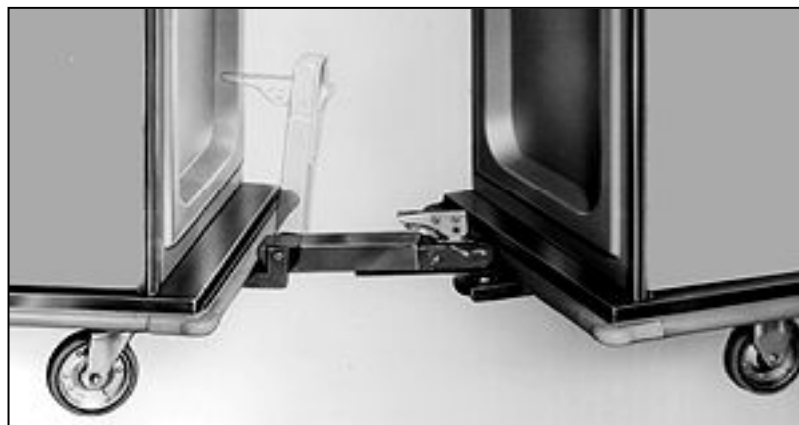

* Indicates trucks designed specifically for 14" x 18" trays in Cream color, with no graphics.

Tray Delivery Trucks in Decora Colors		Ship Wt. / Lbs.	Price
TD-607-D	1 Door, 7 Trays	94	$ 4,793.00
TD-608-D	1 Door, 8 trays	100	4,970.00
TD-610-D	1 Door, 10 trays	144	5,136.00
TD-614-D	2 Doors, 14 Trays	176	5,537.00
TD-616-D	2 Doors, 16 Trays	182	5,714.00
TD-620-D	2 Doors, 20 Trays	213	5,892.00
TD-621-D	3 Doors, 21 Trays	258	6,955.00
TD-624-D	3 Doors, 24 Trays	270	7,193.00
TD-630-D	3 Doors, 30 Trays	282	7,430.00
TDC-20-D	* 1 Door, 20 Trays	170	5,714.00
TDC-20-DD	* 1 Door each side, 20 Trays	180	6,622.00
TDC-40-D	* 2 Doors, 40 Trays	200	7,510.00
TDC-40-DD	* 2 Doors each side, 40 Trays	220	9,019.00
Accessories (Optional Extra)			
All trucks are furnished with one pull handle and a full perimeter bumper.			
ACC-17	Pull handle on both sides	6	254.00
ACC-19	Door stay open device	0	98.00
ACC-21	Top perimeter railing	5	720.00
ACC-45	Vertical corner bumper (pair)	1	226.00
ACC-61	Caster brakes 6" (pair)	9	209.00
ACC-62	Caster brakes 8" (pair)	9	269.00
ACC-65	8" Casters poly in lieu of 6" poly	4	370.00
ACC-76	8" Carpet casters poly	4	370.00
ACC-77	6" SS non-corrosive casters	0	322.00
ACC-78	8" SS non-corrosive casters	4	533.00
ACC-80	Coupling device	4	1,234.00
ACC-84	Compartment drain, per compartment	0	283.00
ACC-85	Six 6" casters in lieu of four 6"	10	763.00
ACC-86	Six 8" casters in lieu of four 6"	14	1,524.00

Coupling Device