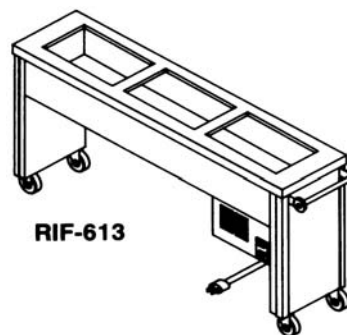

Dessert and Salad Units			
RF-525	Refrigerated at 2 levels	850	Consult Factory
RF-515	Refrigerated at 2 levels	650	

Ice Cream Freezer			
RF-302		335	Consult Factory
Accessories (Optional Extra)			
A-15	Pushhandle	3	364.00
ACC-52	Replacement Corner Bumpers (4)	1	158.00
ACC-91	Locking Lid	5	200.00

Milk and Beverage Coolers			
RF-301-SC		242	Consult Factory
RF-303-SC		430