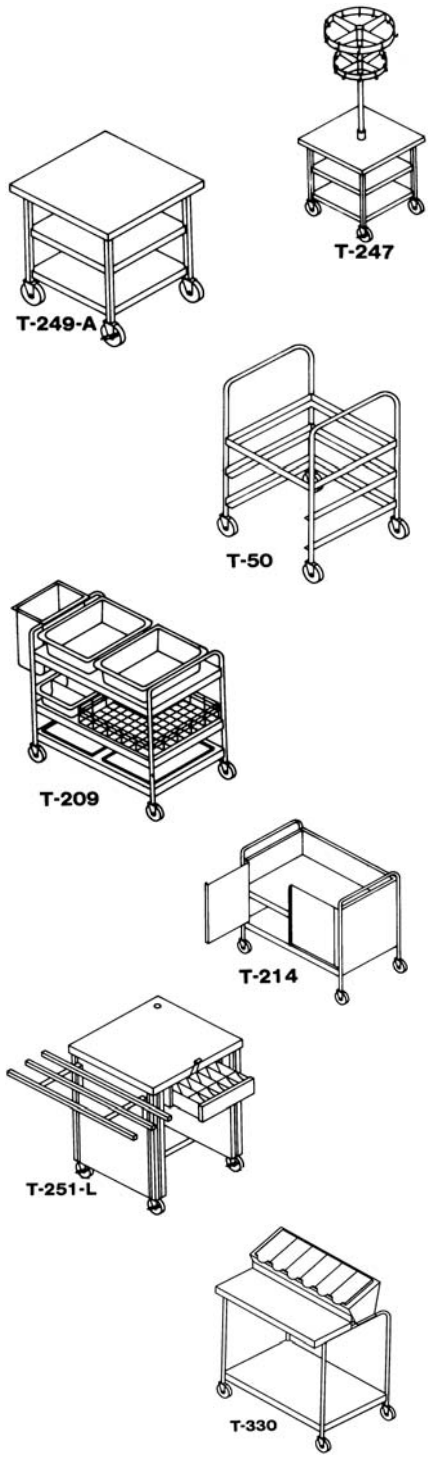

Transfer and Storage Equipment

page 5 of 6

Revolving Pot Rack (Only)		Ship Wt. / Lbs.	Price
T-247-P	Pot rack	50	$ 1,658.00
Utensil Caddy			
T-247	Caddy for utensils with revolving pot rack	140	3,590.00
Kitchen Caddy			
T-249-A	Kitchen Caddy	229	2,101.00
Upon request, this model is available on legs instead of casters at the same price.			
Rack Caddy for Cups, Bowls and Glasses			
T-50	Rack Caddy	43	962.00
Accessories (Optional Extra)			
ACC-38	Circular bumpers (4)	4	138.00
Bussing Caddy			
T-209	Bussing Caddy, including all accessories listed in catalog	97	1,734.00
T-214	Bussing Caddy	107	2,936.00
Accessories (Optional Extra)			
ACC-38	Circular bumpers (4)	4	138.00
PL-1520	Plastic dish box	2	74.00
Cashier Caddys			
T-251-L	Tray Slide on left	143	5,200.00
T-251-R	Tray Slide on right	143	5,200.00
T-251-L-R	Tray Slide on both sides	168	6,130.00
T-256-L	Tray Slide on left	143	5,066.00
T-256-R	Tray Slide on right	143	5,066.00
T-256-L-R	Tray Slide on both sides	168	5,999.00
Condiment Caddys			
T-330	Condiment Caddy, mobile	100	4,176.00
T-331	Condiment Caddy, table model	20	2,278.00
Both models include 6 plastic condiment jars			
Accessories (Optional Extra)			
ACC-36	Napkin dispenser (each)	1	114.00
ACC-37	Auxiliary fold away shelf	23	416.00
ACC-38	Circular bumpers (4)	4	138.00
ACC-39	Ladle (each)	1	52.00
ACC-40	Nameplate (each)	1	41.00