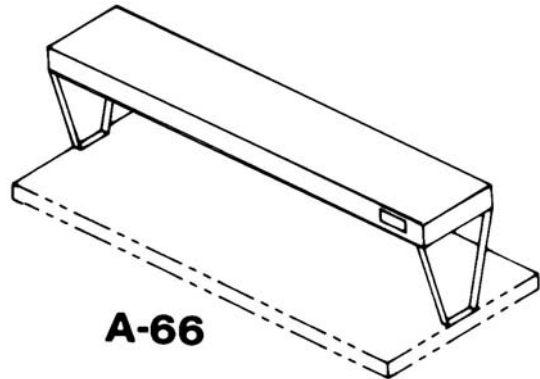

Accessories for Hot Food Caddys

page 2 of 2

Overshelf		Ship Wt. / Lbs.	Price
A-64	for 2 Well, 26" Wide Model	8	$ 1,064.00
A-65	for 3 Well, 26" Wide Model	10	1,101.00
A-66	for 4 Well, 26" Wide Model	12	1,141.00
A-63	for 5 Well, 26" Wide Model	14	1,181.00
A-86	for 2 Well, 18" Wide Model	8	1,101.00
A-87	for 3 Well, 18" Wide Model	10	1,243.00

Sneeze Protector (includes Overshelf)			
A-60	for 2 Well, 26" Wide Model	10	2,112.00
A-61	for 3 Well, 26" Wide Model	13	2,197.00
A-62	for 4 Well, 26" Wide Model	16	2,280.00
A-83	for 5 Well, 26" Wide Model	19	2,363.00
A-84	for 2 Well, 18" Wide Model	12	2,197.00
A-85	for 3 Well, 18" Wide Model	13	2,477.00

A-66

Modesty Panel			
A-31	for 2 Well, 26" Wide Model	10	589.00
A-32	for 3 Well, 26" Wide Model	11	637.00
A-33	for 4 Well, 26" Wide Model	12	688.00
A-34	for 5 Well, 26" Wide Model	13	739.00
A-35	for 2 Well, 18" Wide Model	14	779.00
A-36	for 3 Well, 18" Wide Model	15	827.00

Accessories (Optional Extra)			
ACC-22	Removable well liner	3	289.00
ACC-52	Replacement corner bumpers	1	158.00
ACC-90	Cord Hanger	5	200.00