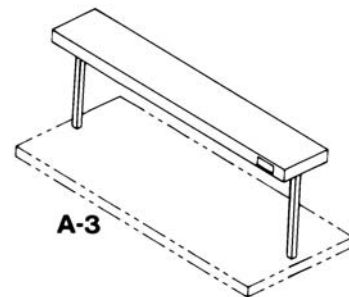

Accessories for Hot Food Caddys

page 1 of 2

Trayslide		Ship Wt. / Lbs.	Price
A-68	for 2 Well, 26" Wide Model	9	$ 755.00
A-69	for 3 Well, 26" Wide Model	12	803.00
A-70	for 4 Well, 26" Wide Model	15	853.00
A-67	for 5 Well, 26" Wide Model	18	901.00
A-88	for 2 Well, 18" Wide Model	9	803.00
A-89	for 3 Well, 18" Wide Model	12	904.00

Workshelf			
A-72	for 2 Well, 26" Wide Model	9	904.00
A-73	for 3 Well, 26" Wide Model	12	939.00
A-74	for 4 Well, 26" Wide Model	15	973.00
A-71	for 5 Well, 26" Wide Model	18	1,005.00
A-90	for 2 Well, 18" Wide Model	9	939.00
A-91	for 3 Well, 18" Wide Model	12	987.00

Extra Outlet for Mobile Dish Warmer			
A-6	for All models 10 Amp 120 V	1	1,080.00
A-7	for All models 6 Amp 240 V	1	1,080.00

Infra-Red Warmers			
A-1	for 2 Well, 26" Wide Model 800W	5	2,562.00
A-2	for 3 Well, 26" Wide Model 1110W	7	2,678.00
A-2	for 2 Well, 18" Wide Model 1110W	7	2,678.00
A-3	for 4 Well, 26" Wide Model 1600W	7	2,978.00
A-3	for 3 Well, 18" Wide Model 1600W	7	2,978.00
A-3	for 6 Well 33" Wide Model 1725W	7	2,978.00

Push Handles			
A-13	for 33" Wide Unit	4	364.00
A-15	for 26" Wide Unit	3	364.00
A-16	for 18" Wide Unit	2	364.00

Undershelf			
A-92	for 2 Well, 26" Wide Model	9	779.00
A-93	for 3 Well, 26" Wide Model	12	877.00
A-94	for 4 Well, 26" Wide Model	15	973.00
A-95	for 2 Well, 18" Wide Model	9	787.00
A-96	for 3 Well, 18" Wide Model	12	883.00
A-97	for 5 Well, 26" Wide Model	18	1,069.00

Manifolded Drains			
A-98	Manifolded Drains, base price		469.00
Add, per well		3	356.00

A-3