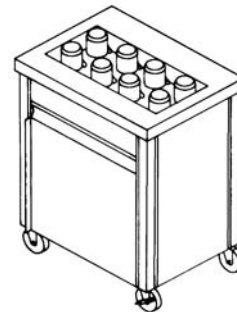

CADDY MAGIC™ Self-Leveling Dispensers Rack Dispensers

Caster brakes (pair) are standard for all heated models.

Cabinet Style - Unheated All Purpose	Size	Ship Wt. / Lbs.	Price
CM-1020 (without door)	10" x 20"	95	$ 3,212.00
CM-1020-D (with door)	10" x 20"	97	3,767.00
CM-2020 (without door)	20" x 20"	120	3,212.00
CM-2020-D (with door)	20" x 20"	145	3,767.00
CM-2620 (without door, with 2 Saucer Dispensers)	20" x 20"	145	4,739.00
CM-2620-D (with door with 2 Saucer Dispensers)	20" x 20"	147	5,293.00
Accessories (Optional Extra)			
ACC-41 Caster brakes 4" and 5" (pair)		9	62.00
ACC-50 Full perimeter bumper		6	200.00
ACC-52 Replacement corner bumpers (4)		1	158.00
ACC-63 5" casters in lieu of 4"		2	138.00

CM-1020-D