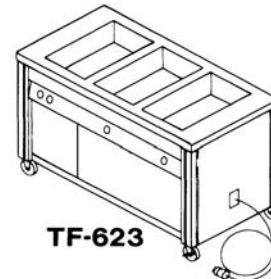

TF-623

Enclosed Type - Slim Line Warming Cabinet Under		
TF-632 Hot Food Caddy, 2 Well	380	9,241.00
TF-633 Hot Food Caddy, 3 Well	408	11,369.00
TF-634 Hot Food Caddy, 4 Well	436	13,496.00

6-Well Full Convenience		
TF-616 Hot Food Caddy, Open Type	696	15,415.00
TF-636 Hot Food Caddy, Enclosed Type	816	23,303.00