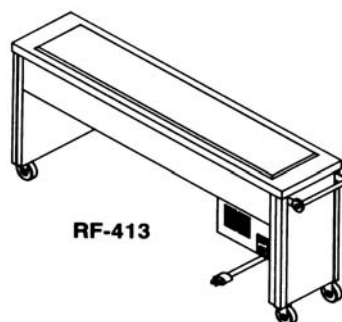

Frost Top Slim Line Units 18" Wide			
RF-412	2 pans, 57" long	270	Consult Factory
RF-413	3 pans, 83" long	320	
RF-414	4 pans, 109" long	370	
RF-415	5 pans, 135" long	420	

Cold Pan Regular Units 26" Wide			
RIF-602	2 pans, 41" long	230	Consult Factory
RIF-603	3 pans, 59" long	280	
RIF-604	4 pans, 77" long	330	
RIF-605	5 pans, 95" long	380	
RIF-606	6 pans, 113" long	430	
RIF-607	7 pans, 133" long	480	

Cold Pan Slim Line Units 18" Wide			
RIF-612	2 pans, 57" long	230	Consult Factory
RIF-613	3 pans, 83" long	280	
RIF-614	4 pans, 109" long	330	
RIF-615	5 pans, 135" long	380