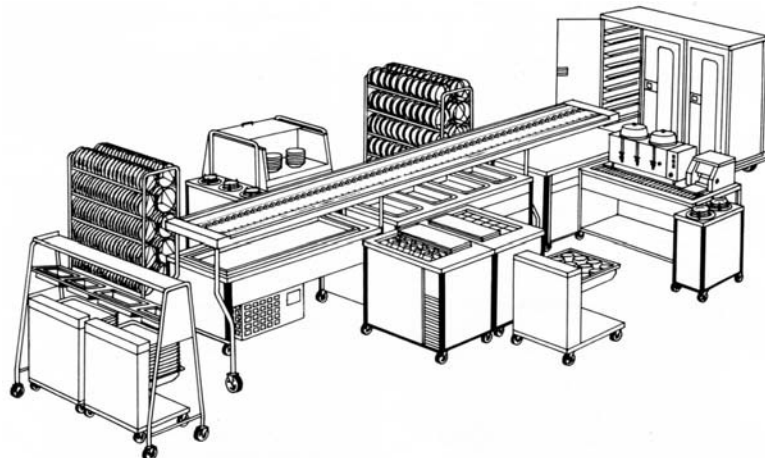

Price List

Effective January 1, 2013

Tray Makeup Conveyors Feature Availability Checklist

For XL-Easy Reach, XL-1C, XL-2C and XL-U, please consult factory.

Add = Available, Add to base price n/a = Not Available Std = Standard Spec = Available, consult factory

Feature	RCF	SM-10	SWF	TM-10	TR-10	XL-1	XL-2	XL-S	XL-R
Stationary Model	Std	Std	Std	Std	Std	Std	Std	Std	Std
Mobile Model	Add	Add	Add	Spec	Add	Add	Add	Add	Add
Variable Speed Drive	n/a	Std	n/a	Std	Std	Std	Std	n/a	n/a
Drive Voltage Other Than 120V	n/a	Spec	n/a	Spec	Spec	Spec	Spec	n/a	n/a
Beltwasher, Automatic	n/a	n/a	n/a	Std	n/a	n/a	n/a	n/a	n/a
Beltwasher, Recirculating	n/a	n/a	n/a	Add	n/a	n/a	n/a	n/a	n/a
Beltwasher, Detergent Injection	n/a	n/a	n/a	Add	n/a	n/a	n/a	n/a	n/a
Wireway (Add Outlets)	Add	Add	Add	Std	Add	Add	Add	Add	Add
Cord and Plug (Mobile Only)	Add	Add	Add	Spec	Add	Add	Add	Add	Add
90 Degree Turn	Spec	n/a	Spec	Spec	Spec	Spec	Spec	Spec	Spec
T-565 Starter	Add	Add	Add	Add	Add	Add	Add	Add	Add
T-566 Starter	Add	Add	Add	Add	Add	Add	Add	Add	Add
ACC-2010 Side Shelf	Add	Add	Add	Add	Add	Add	Add	Add	Add
ACC-6015 Overshelf	Add	Add	Add	Add	Add	Add	Add	Add	Add
Bolted Field Joint	Add	Add	Add	Add	Add	Add	Add	Add	Add
Limit Switch	n/a	Std	n/a	Std	Std	Std	Std	n/a	n/a
Skirting	n/a	Add	n/a	Std	Std	n/a	n/a	n/a	n/a
Fluorescent Lights	n/a	n/a	n/a	n/a	n/a	Add	Add	Add	Add