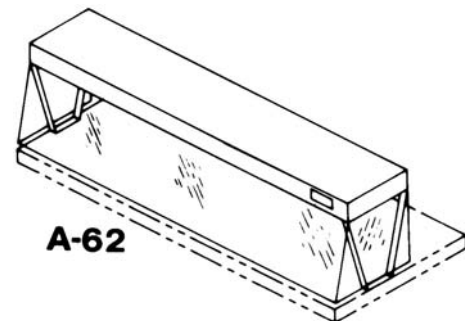

Accessories for Cold Food Caddys

Workshelf	Ship Wt. / Lbs.	Price
A-72 for 2 Well, 26" Wide Model	9	$ 902.00
A-73 for 3 Well, 26" Wide Model	12	937.00
A-74 for 4 Well, 26" Wide Model	15	971.00
A-71 for 5 Well, 26" Wide Model	18	1,004.00
A-90 for 2 Well, 18" Wide Model	9	937.00
A-91 for 3 Well, 18" Wide Model	12	986.00

Push Handle		
A-15 for 26" Wide Unit	3	364.00
A-16 for 18" Wide Unit	2	364.00

Undershelf		
A-92 for 2 Well, 26" Wide Model	9	778.00
A-93 for 3 Well, 26" Wide Model	12	875.00
A-94 for 4 Well, 26" Wide Model	15	971.00
A-97 for 5 Well, 26" Wide Model	18	1,067.00
A-95 for 2 Well, 18" Wide Model	9	786.00
A-96 for 3 Well, 18" Wide Model	12	882.00

Overshelf		
A-64 for 2 Well, 26" Wide Model	8	1,062.00
A-65 for 3 Well, 26" Wide Model	10	1,100.00
A-66 for 4 Well, 26" Wide Model	12	1,140.00
A-63 for 5 Well, 26" Wide Model	14	1,180.00
A-86 for 2 Well, 18" Wide Model	8	1,100.00
A-87 for 3 Well, 18" Wide Model	10	1,242.00

Sneeze Protector (includes Overshelf)		
A-60 for 2 Well, 26" Wide Model	10	2,111.00
A-61 for 3 Well, 26" Wide Model	13	2,195.00
A-62 for 4 Well, 26" Wide Model	16	2,278.00
A-83 for 5 Well, 26" Wide Model	19	2,362.00
A-84 for 2 Well, 18" Wide Model	12	2,195.00
A-85 for 3 Well, 18" Wide Model	13	2,476.00

Accessories (Optional Extra)		
ACC-52 Replacement Corner Bumpers (4)	1	158

A-62