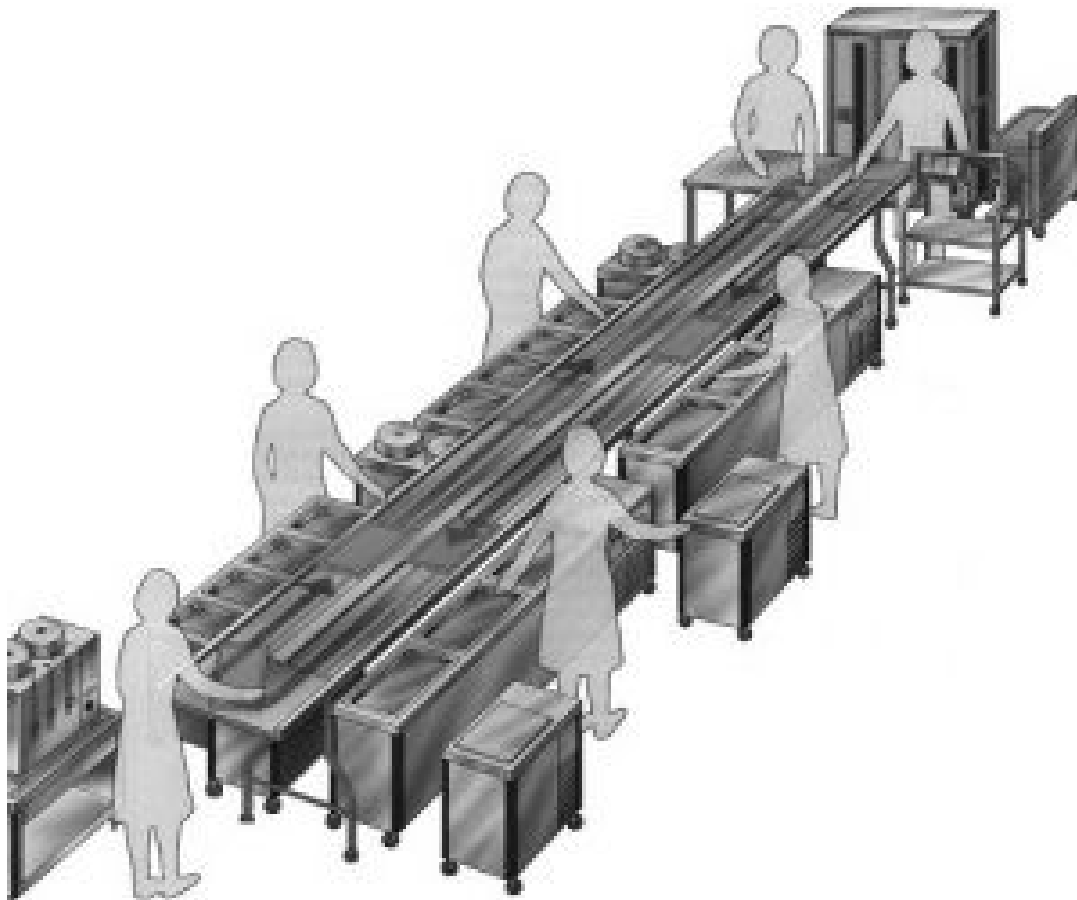

Price List

Effective January 1, 2013

Tray Makeup Conveyors Feature Availability Checklist

For XL-Easy Reach, XL-1C, XL-2C and XL-U, please consult factory.

Add = Available, Add to base price n/a = Not Available Std = Standard Spec = Available, consult factory