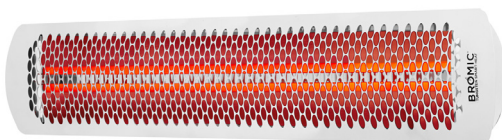

Includes mounting bracket

TUNGSTEN SMART-HEAT™ ELECTRIC WHITE		
Code	Description	List Price (USD)*
BH0420010	2000W Tungsten Electric 220V-240V WHITE	$443
BH0420011	3000W Tungsten Electric 220V-240V WHITE	$507
BH0420012	4000W Tungsten Electric 220V-240V WHITE	$554
BH0420013	6000W Tungsten Electric 220V-240V WHITE	$659