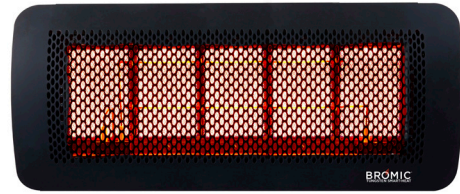

SMART-HEATING PRICE LIST

Includes wall bracket

Includes wall bracket

PLATINUM SMART-HEAT™ GAS		
Code	Description	List Price (USD)*
BH0110001	Platinum 300 - NG	\$1,325
BH0110002	Platinum 300 - LPG	\$1,325
BH0110003	Platinum 500 - NG	\$1,535
BH0110004	Platinum 500 - LPG	\$1,535

TUNGSTEN SMART-HEAT™ GAS		
Code	Description	List Price (USD)*
BH0210001	Tungsten 300 - NG	\$1,049
BH0210002	Tungsten 300 - LPG	\$1,049
BH0210003	Tungsten 500 - NG	\$1,199
BH0210004	Tungsten 500 - LPG	\$1,199

TUNGSTEN SMART-HEAT™ PORTABLE		
Code	Description	List Price (USD)*
BH0510001	Heater Tungsten Portable 500 LPG	\$1,499

Includes mounting bracket

TUNGSTEN SMART-HEAT™ ELECTRIC BLACK		
Code	Description	List Price (USD)*
BH0420002	2000W Tungsten Electric 220V-240V BLACK	\$429
BH0420003	3000W Tungsten Electric 220V-240V BLACK	\$493
BH0420004	4000W Tungsten Electric 220V-240V BLACK	\$537
BH0420005	6000W Tungsten Electric 220V-240V BLACK	\$638