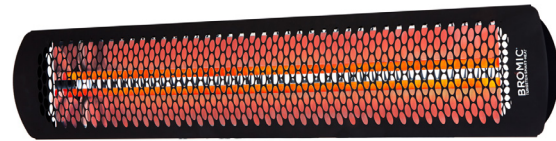

Includes mounting bracket

TUNGSTEN SMART-HEAT™ ELECTRIC BLACK		
Code	Description	List Price (USD)*
BH0420002	2000W Tungsten Electric 220V-240V BLACK	$429
BH0420003	3000W Tungsten Electric 220V-240V BLACK	$493
BH0420004	4000W Tungsten Electric 220V-240V BLACK	$537
BH0420005	6000W Tungsten Electric 220V-240V BLACK	$638